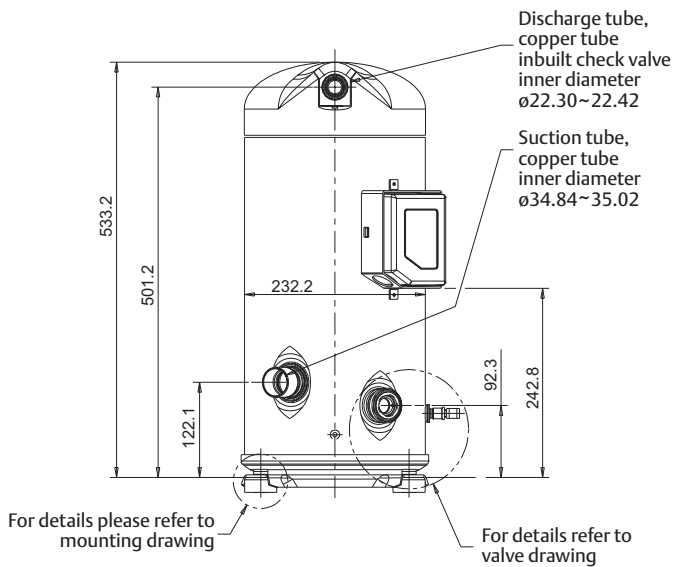

ZB Series

Dimensions

ZB66-ZB88 Brazing Connection

A-A Drawing
Terminal Box layout
1:1

Sight glass layout
(Terminal box removed)

Mounting drawing
1:1

Valve drawing
3:4