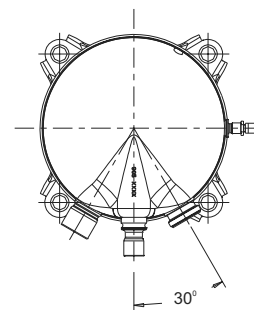

ZB Series

Dimensions

ZB66-ZB88 Brazing Connection

A-A Drawing
Terminal Box layout
1:1

Sight glass layout
(Terminal box removed)

Mounting drawing
1:1

Valve drawing
3:4