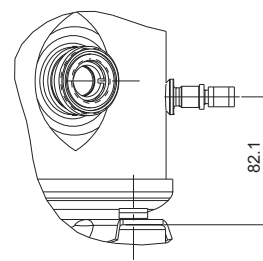

ZB Series

Dimensions

ZB66-ZB88 Brazing Connection

A-A Drawing
Terminal Box layout
1:1

Sight glass layout
(Terminal box removed)

Mounting drawing
1:1

Valve drawing
3:4