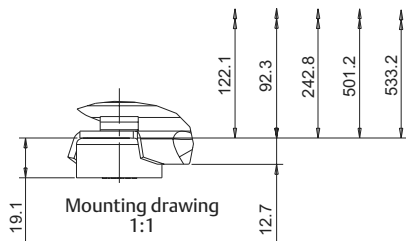

ZB Series

Dimensions

ZB66-ZB88 Brazing Connection

A-A Drawing
Terminal Box layout
1:1

Sight glass layout
(Terminal box removed)

Mounting drawing
1:1

Valve drawing
3:4