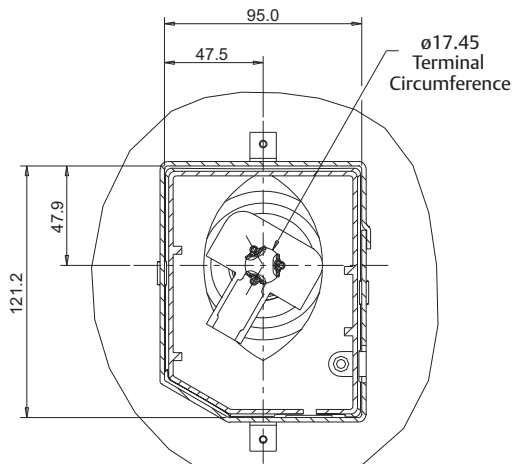

ZB Series

Dimensions

ZB66-ZB88 Brazing Connection

A-A Drawing
Terminal Box layout
1:1

Sight glass layout
(Terminal box removed)

Mounting drawing
1:1

Valve drawing
3:4