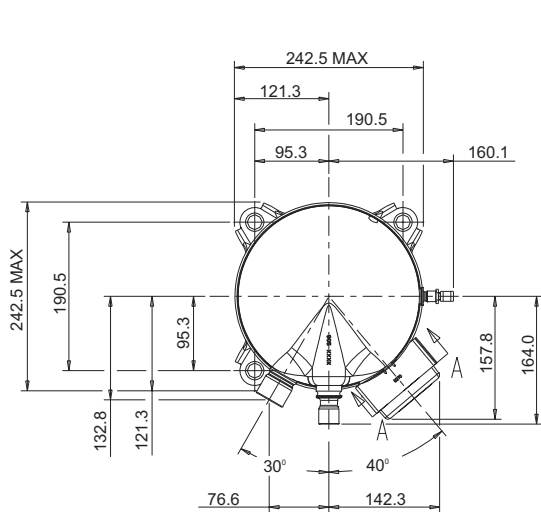

ZB Series

Dimensions

ZB66-ZB88 Brazing Connection

A-A Drawing
Terminal Box layout
1:1

Sight glass layout
(Terminal box removed)

Mounting drawing
1:1

Valve drawing
3:4